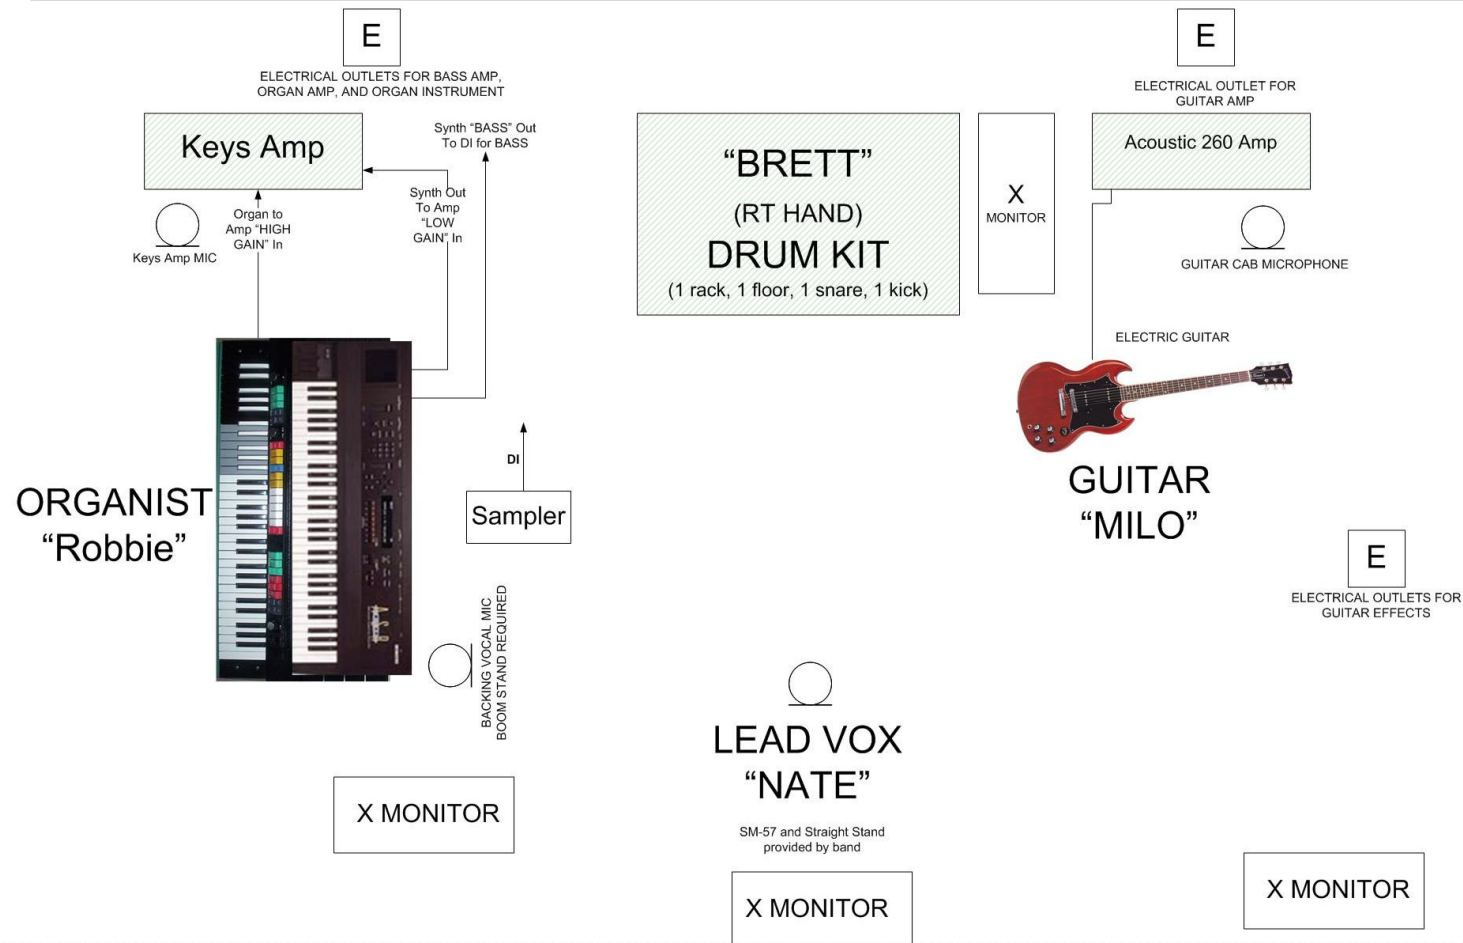

## STAGE BACK

### GENERAL NOTES

**Inputs Required: 2 vocal mics (lead vox mic provided by band, keys player does backing vocals), 2 instrument mics (guitar amp, keys amp), drum kit mics, 2 DI (synth bass out, sampler)**

Organ amp gets one mic on left 12" speaker of organ Amp. Comp on vocals is OK. Use reverb effect on lead vocals. Backing vocals about ½ volume of lead vocals in FOH. Guitar and organ should receive about equal presence (volume) in the sound stage. Keys are a lead instrument in our band. Keep in mind, organ volume will swell during the show due to organist controlled volume pedal.